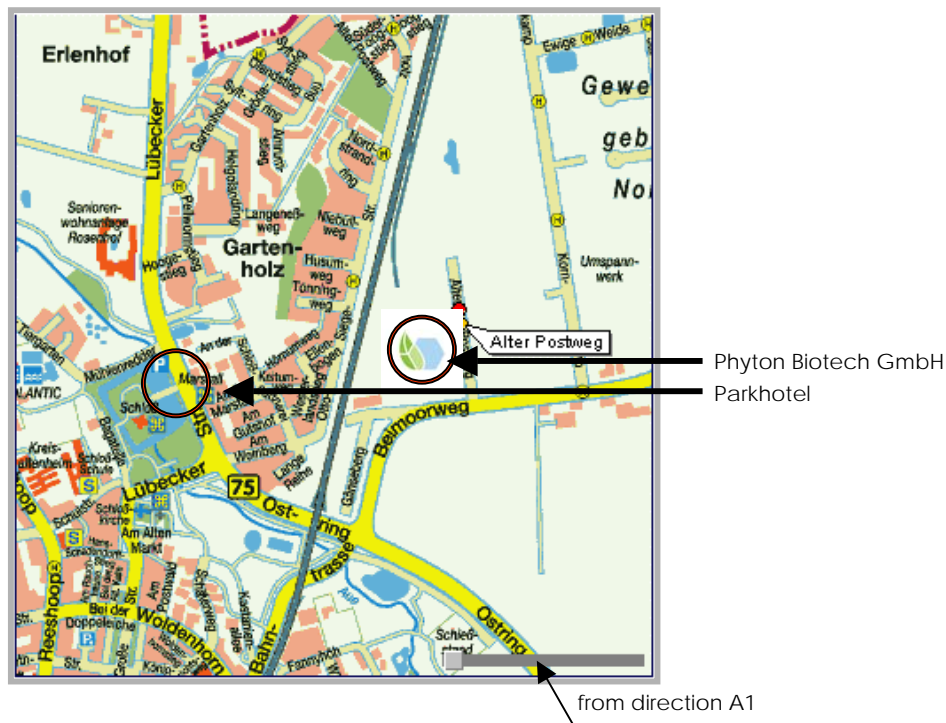

ITINERARY 1 – Hamburg Airport/Ahrensburg

- Follow the traffic signs to the motorway A1 in direction **Lübeck**
- Motorway exit **Ahrensburg**
- Turn right onto the „**Ostring**“ and follow the signs „**Industriegebiet Nord**“ (**Commercial Area North**)
- After arriving at the traffic light, immediately after the city sign, turn right into the „**Beimoorweg**“
- Use the second opportunity left into „**Alter Postweg**“
- After a few meters the company is located on the left side
- For parking space, please use the Phyton visitors' parking lots on our premises behind the roller shutter. Access thru intercom „**Office/Registry**“.

ITINERARY 2 (shorter) – Hamburg Airport/Ahrensburg

- Turn left on to the **B433 („Alsterkrugchaussee“)** in direction **Langenhorn**
- Turn right onto the „**Ring 3**“ in direction **Sasel**
- In Sasel, at the end of Ring 3, straight ahead over the **B434** to „**Saseler Markt**“, then turn left into the **Waldweg** in direction **Volksdorf**
- In Volksdorf, position „**Claus-Ferck-Straße**“ straight ahead into the „**Lerchenweg**“, then use the first opportunity to turn right into the „**Ahrensburger Weg**“
- Follow the Ahrensburger Weg, later „**Bornkampsweg**“ until its end
- Turn left onto the **B75** in direction **Ahrensburg**
- After you passed the first bridge, turn left to follow Woldenhorn and the signs „**Industriegebiet Nord**“ (Commercial Area Nord)
- Then straight ahead over the next crossroads into „**Beimoorweg**“
- Use the second opportunity left into „**Alter Postweg**“
- After a few meters the company is located on the left side
- For parking space, please use the Phyton visitors' parking lots on our premises behind the roller shutter. Access thru intercom „Office/Registery“.